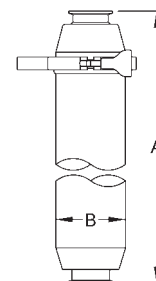

**short**

Size	Dimensions		316L Stainless Steel Part #
	A	B	
1"	15.75"	4.00"	<b>BSCCQ1-R100</b>
1½"	15.75"	4.00"	<b>BSCCQ1-R150</b>
2"	15.75"	4.00"	<b>BSCCQ1-R200</b>
2½"	15.75"	4.50"	<b>BSCCS1-R250</b>
3"	15.75"	4.50"	<b>BSCCS1-R300</b>

**long**

Size	Dimensions		316L Stainless Steel Part #
	A	B	
1½"	35.375"	4.00"	<b>BSCCQ2-R150</b>
2"	35.375"	4.00"	<b>BSCCQ2-R200</b>
3"	35.375"	4.50"	<b>BSCCS2-R300</b>

short

Sanitary Fittings

Size	Dimensions				316L Stainless Steel Part #
	A	B	C	D	
1½"	41.90"	4.00"	35.00"	3.50"	<b>BSCCQ3-R150</b>
2"	41.90"	4.00"	35.00"	3.50"	<b>BSCCQ3-R200</b>
3"	41.90"	4.50"	35.00"	3.75"	<b>BSCCQ3-R300</b>

Size	Dimensions				316L Stainless Steel Part #
	A	B	C	D	
1½"	41.90"	4.00"	35.00"	3.50"	<b>BSCCQ4-R150</b>
2"	41.90"	4.00"	35.00"	3.50"	<b>BSCCQ4-R200</b>
3"	41.90"	4.50"	35.00"	3.75"	<b>BSCCQ4-R300</b>