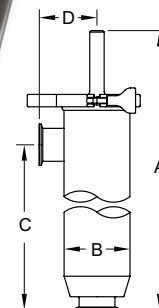

**short**

Size	Dimensions		316L Stainless Steel Part #
	A	B	
1"	15.75"	4.00"	<b>BSCCQ1-R100</b>
1½"	15.75"	4.00"	<b>BSCCQ1-R150</b>
2"	15.75"	4.00"	<b>BSCCQ1-R200</b>
2½"	15.75"	4.50"	<b>BSCCS1-R250</b>
3"	15.75"	4.50"	<b>BSCCS1-R300</b>

**long**

Size	Dimensions		316L Stainless Steel Part #
	A	B	
1½"	35.375"	4.00"	<b>BSCCQ2-R150</b>
2"	35.375"	4.00"	<b>BSCCQ2-R200</b>
3"	35.375"	4.50"	<b>BSCCS2-R300</b>

short

Sanitary Fittings

Size	Dimensions				316L Stainless Steel Part #
	A	B	C	D	
1½"	41.90"	4.00"	35.00"	3.50"	<b>BSCCQ3-R150</b>
2"	41.90"	4.00"	35.00"	3.50"	<b>BSCCQ3-R200</b>
3"	41.90"	4.50"	35.00"	3.75"	<b>BSCCQ3-R300</b>

Size	Dimensions				316L Stainless Steel Part #
	A	B	C	D	
1½"	41.90"	4.00"	35.00"	3.50"	<b>BSCCQ4-R150</b>
2"	41.90"	4.00"	35.00"	3.50"	<b>BSCCQ4-R200</b>
3"	41.90"	4.50"	35.00"	3.75"	<b>BSCCQ4-R300</b>